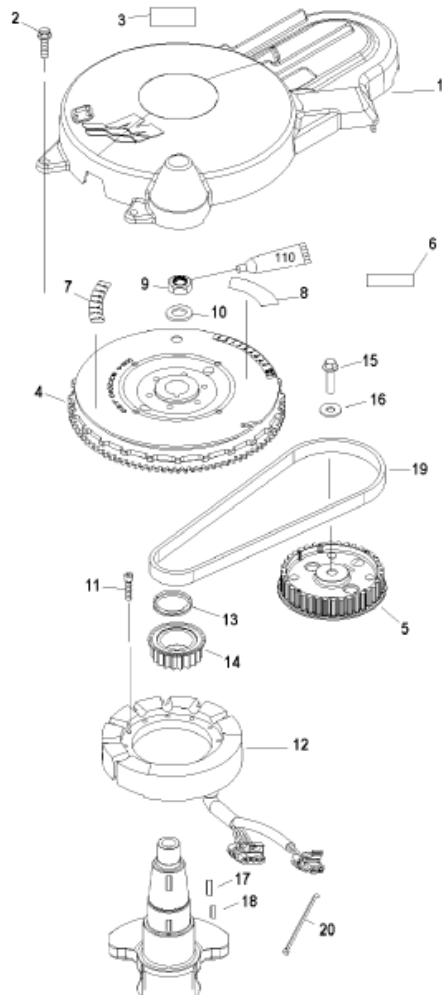

 4-stroke Outboard Oil (92-828000A12)

Parts List

Ref	Class	Part	Description	Qty	Comment	Footnote
1		859284T 2	FLYWHEEL COVER	1		
2	10	824832 6	SCREW (M6 X 25)	4		
3	37	804655A01	DECAL-EPA INFORMATION	1	(SEE NOTE)	
4	284	832010T14	FLYWHEEL	1		
5		833104 5	DRIVEN GEAR	1		6
6		NSS	DECAL-WARNING SPINNING FLY	1		
7		NSS	DECAL-TIMING MARKS	1		
8		NSS	DECAL-WARNING-NEUTRAL	1		
9	11	81773M	NUT	1		
10	12	84436M	WASHER	1		
11	10	40139 30	SCREW (M5 X 30)	3		
12	398	852387T 7	STATOR	1		
13		834838	LOAD RING	1		
14		833102T	DRIVE GEAR	1		
15	10	827611 40	SCREW (M10 X 40)	1		6
16	12	40023 20	WASHER	1		6
17	28	91800	KEY	1		5
18	28	18856M	KEY	1		5
19		831294	TIMING BELT	1		
20	54	816311T	STA-STRAP	1		
.	61	878344T02	POWERHEAD	1		
.		857082A 5	CYLINDER HEAD ASSEMBLY	1		